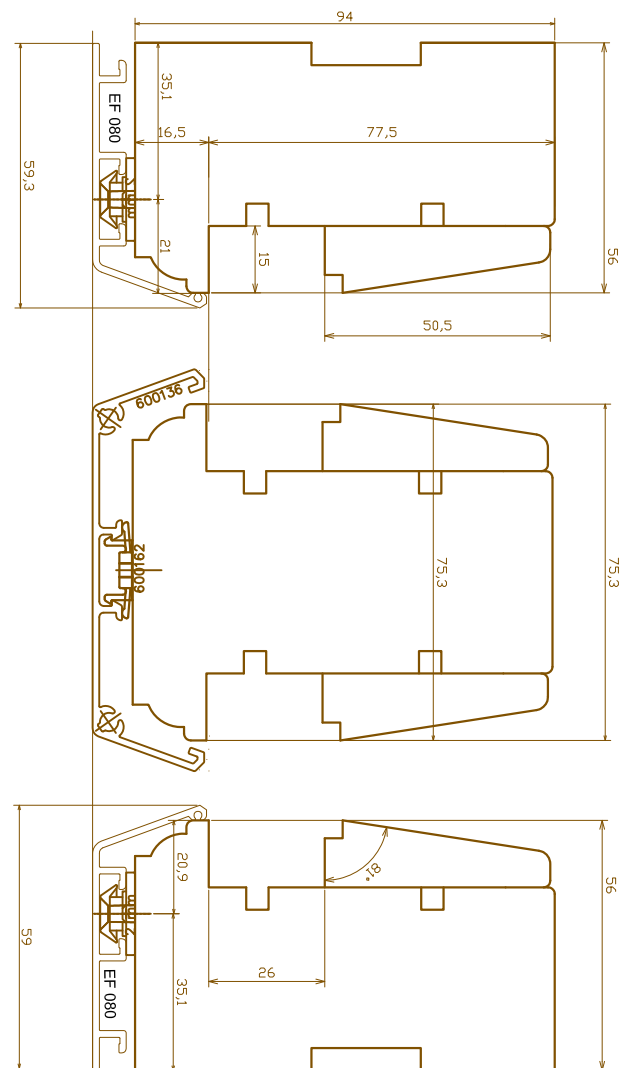

PRODUCT TYPE

Aluminum cladding casement windows

TITLE

VERTICAL SECTION

DRAWING No.

DATE

2020/06/06

SCALE

@ A4

CONSTRUCTION DETAILS

42 Dulverton Road
LONDON, SE9 3RL
UNITED KINGDOM
info@woodyman.co.uk
mob: 07811431661

www.woodyman.co.uk

WOODY MAN LTD