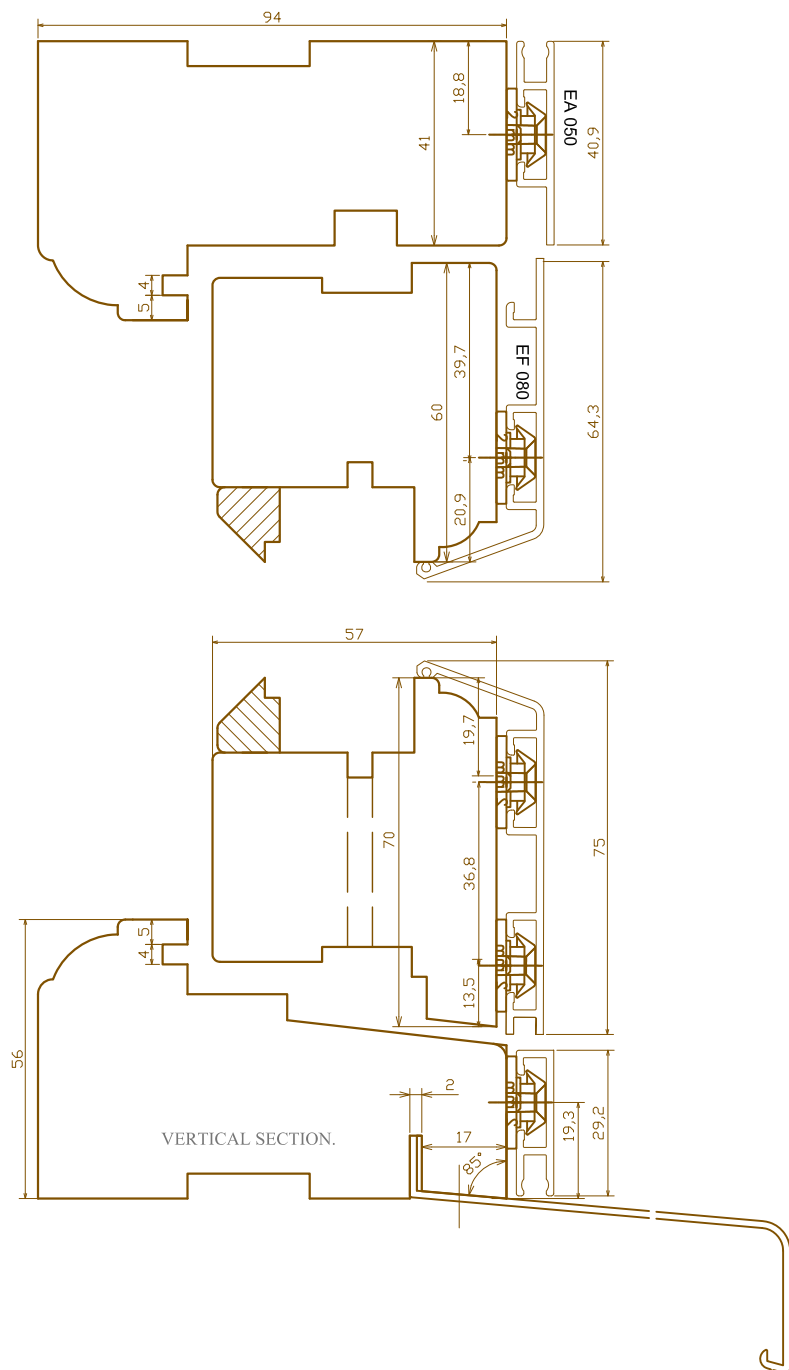

PRODUCT TYPE

Aluminum cladding casement windows

TITLE

VERTICAL SECTION

DRAWING No.

DATE

2020/06/06

SCALE

@ A4

CONSTRUCTION DETAILS

42 Dulverton Road
LONDON, SE9 3RL
UNITED KINGDOM
info@woodyman.co.uk
mob: 07811431661

www.woodyman.co.uk

WOODY MAN LTD