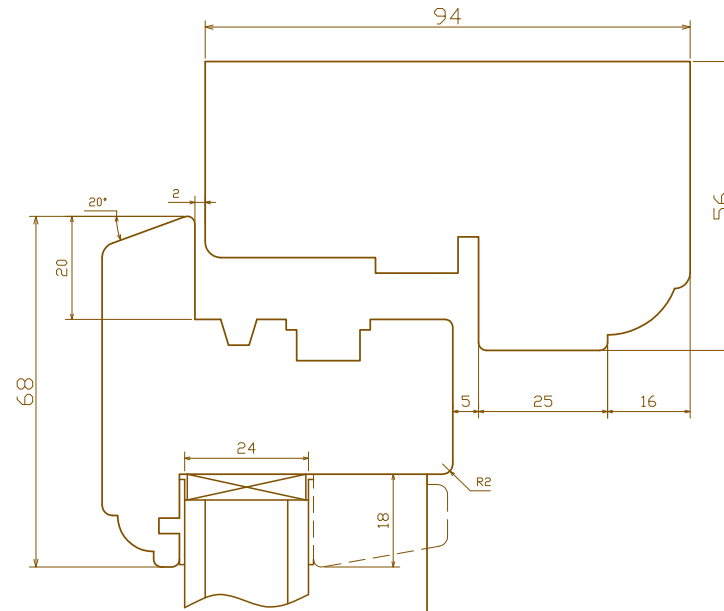

Casement Stormproof window
Externally glazed V section

Casement Stormproof window
Internally glazed V section

PRODUCT TYPE

**Stormproof casement
windows**

TITLE

VERTICAL SECTIONS

DRAWING No.

DATE

2020/06/06

SCALE

@ A4

CONSTRUCTION DETAILS

42 Dulverton Road
LONDON, SE9 3RL
UNITED KINGDOM
info@woodyman.co.uk
mob: 07811431661

www.woodyman.co.uk