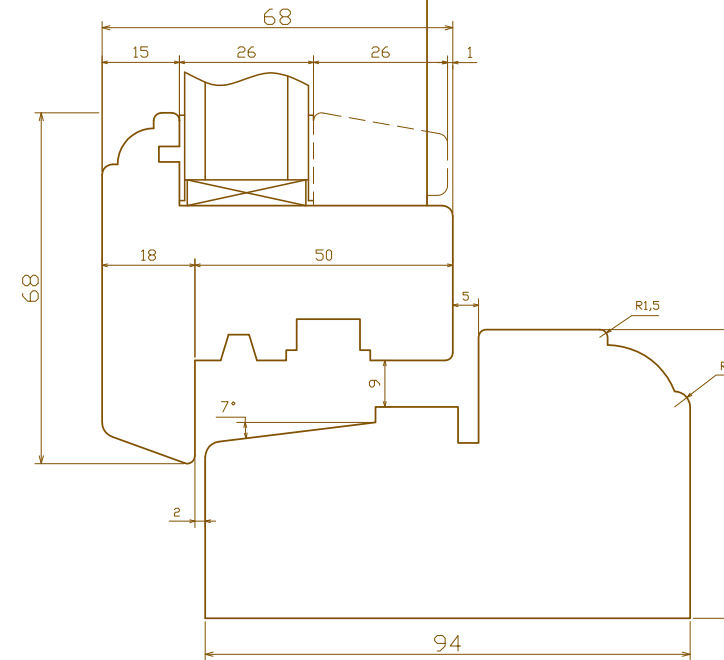

Casement Stormproof window
Externally glazed V section

Casement Stormproof window
Internally glazed V section

PRODUCT TYPE

**Stormproof casement
windows**

TITLE

VERTICAL SECTIONS

DRAWING No.

DATE

2020/06/06

SCALE

@ A4

CONSTRUCTION DETAILS

42 Dulverton Road
LONDON, SE9 3RL
UNITED KINGDOM
info@woodyman.co.uk
mob: 07811431661

www.woodyman.co.uk