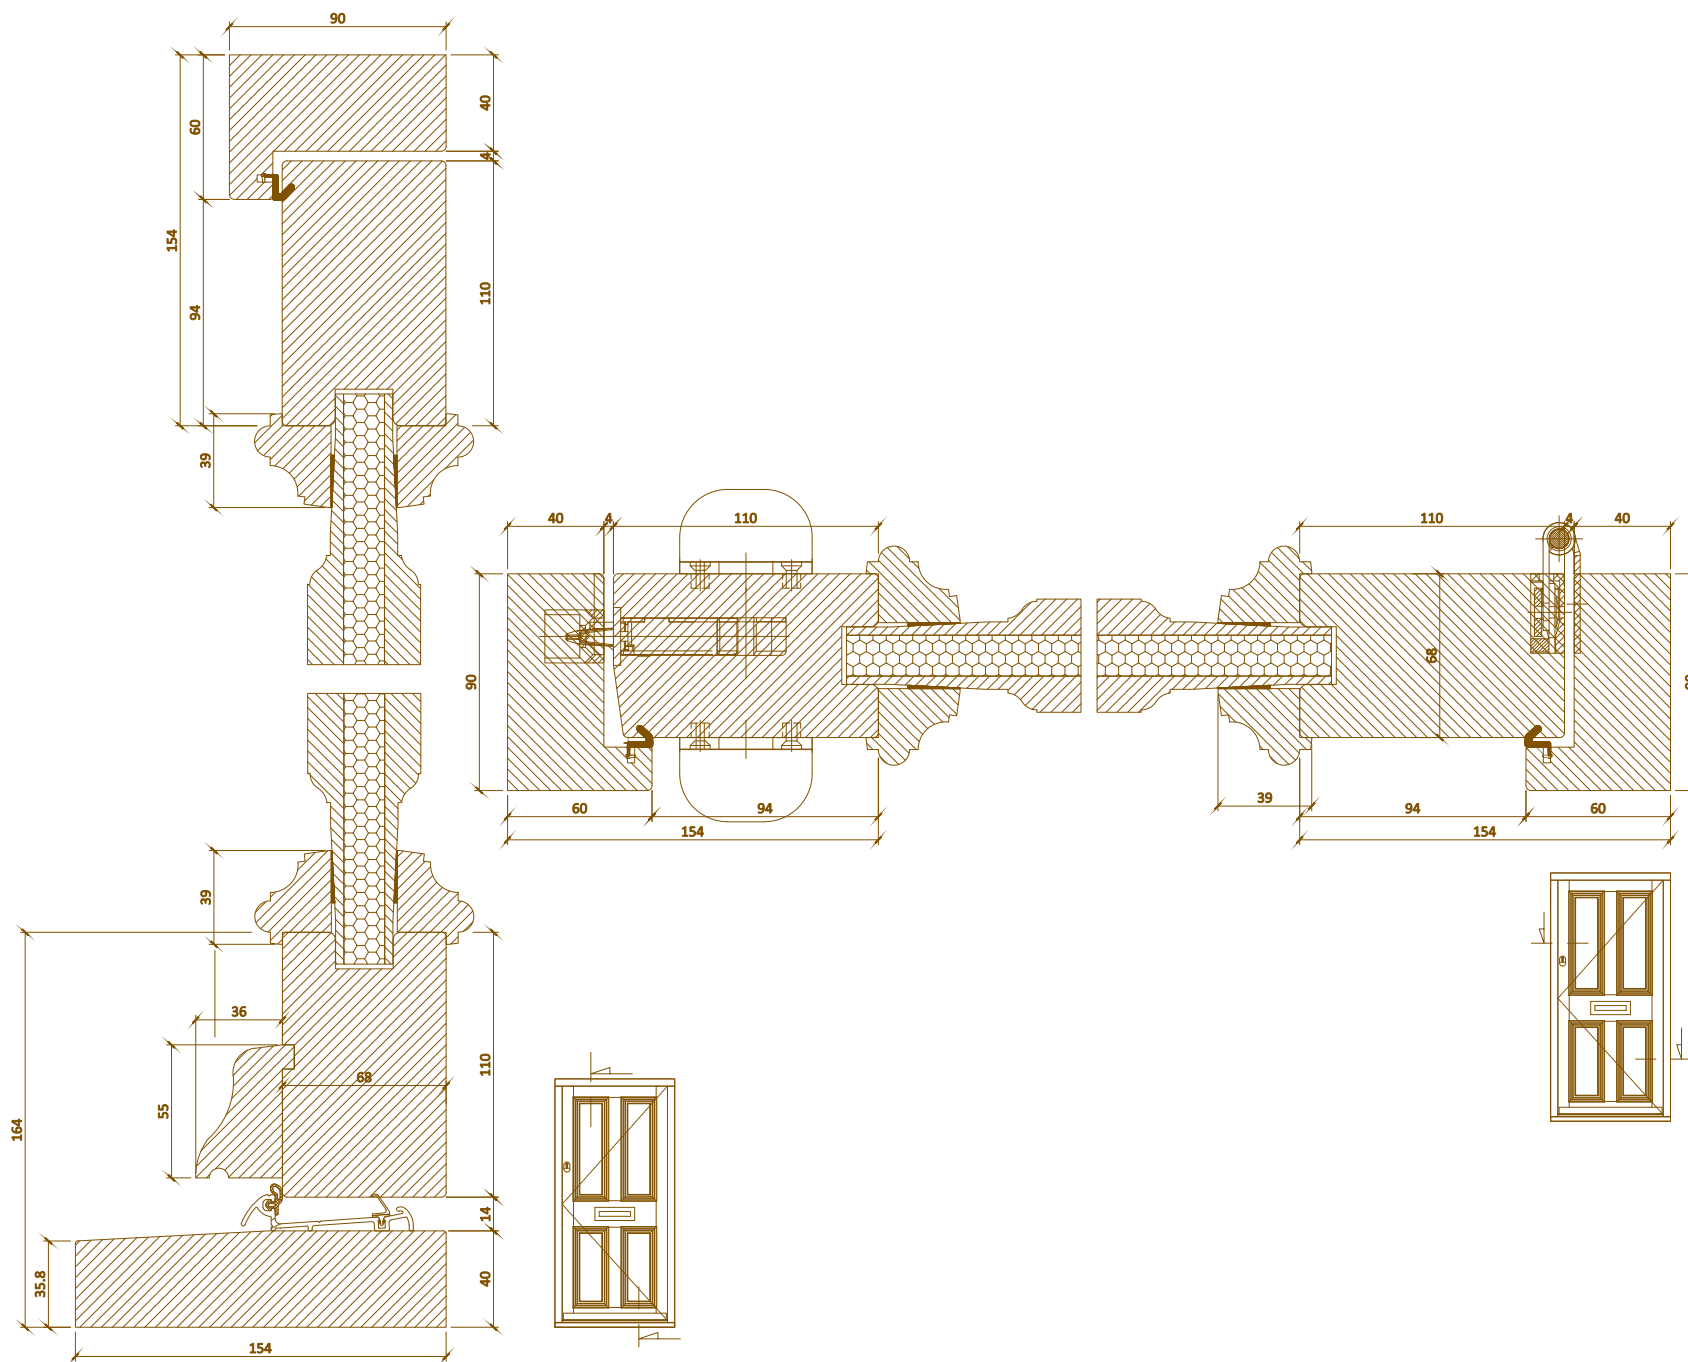

PRODUCT TYPE

TRADITIONAL TIMBER DOOR

TITLE

DOOR SECTIONS

DRAWING No.

DATE

2020/06/06

SCALE

@ A4

CONSTRUCTION DETAILS

42 Dulverton Road
LONDON, SE9 3RL
UNITED KINGDOM
info@woodyman.co.uk
mob: 07811431661

www.woodyman.co.uk